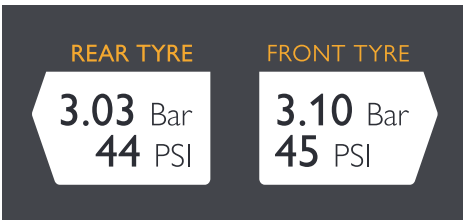

GRAPHICS

Livery Pack 5 - TACTICAL VINYL